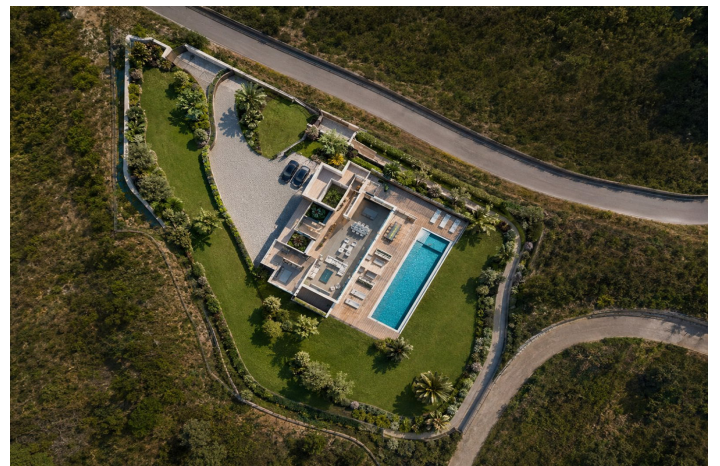

## Costa del Sol, Benahavís

One of the last remaining flat plots with sea views in Montemayor with license and project.

Permitted buildability 12.2% for a single family detached villa.

Montemayor is one of Benahavís' most exclusive gated communities, nestled in the foothills of the Serranía de Ronda and surrounded by protected natural landscapes. Renowned for its privacy, low-density development, and spectacular panoramic views, the area offers breathtaking vistas of the Mediterranean Sea, Gibraltar, and the African coastline