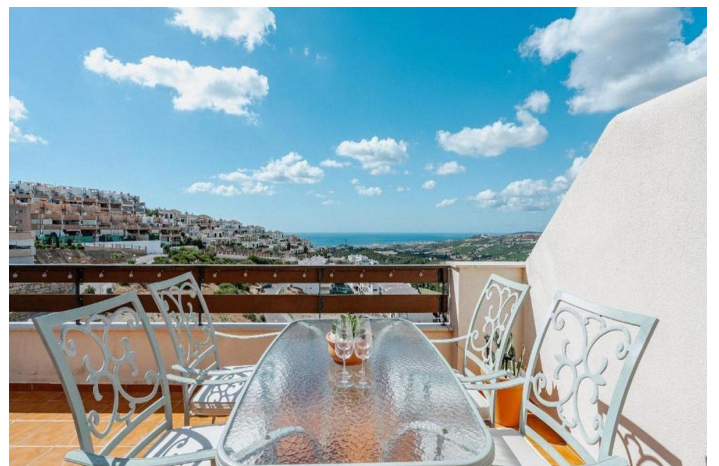

Penthouse for sale in Casares Playa, Casares

320,000 €

Reference: R5406343 Bedrooms: 3 Bathrooms: 2 Build Size: 94m² Terrace: 130m²