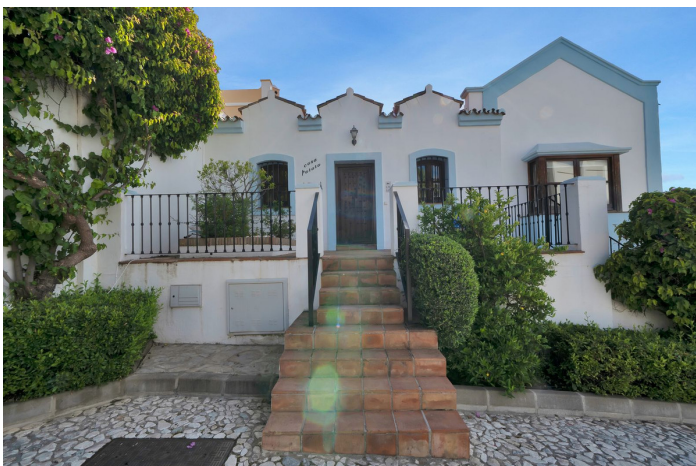

Townhouse for sale in Benahavís, Benahavís

575,000 €

Reference: R5387749 Bedrooms: 3 Bathrooms: 2 Plot Size: 83m² Build Size: 193m² Terrace: 73m²

Costa del Sol, Benahavís

Charming three-bedroom townhouse located in the picturesque village of La Heredia within the exclusive Monte Mayor area, offering panoramic sea views and a peaceful natural setting just minutes from the coast.

The property features three bedrooms and two bathrooms, including a spacious master suite with an en-suite bathroom. All bedrooms come with fitted wardrobes. The living room is enhanced by a striking double-height vaulted ceiling that creates a wonderful sense of light and character. Large windows frame the open sea views, while the layout offers a warm and inviting atmosphere throughout.

The property also benefits from large terraces, ideal for outdoor dining, entertaining or simply enjoying the stunning panoramic sea and mountain views. In addition, the townhouse includes a private garage and additional parking space, making it ideal for both permanent living and holiday use.

Set within a gated community with 24-hour security, the property enjoys a tranquil hillside location surrounded by nature, yet is only an 8-minute drive to Cancelada and its amenities, restaurants and shops. This is a fantastic opportunity to enjoy privacy, security, panoramic views and authentic Andalusian charm within easy reach of the coast.