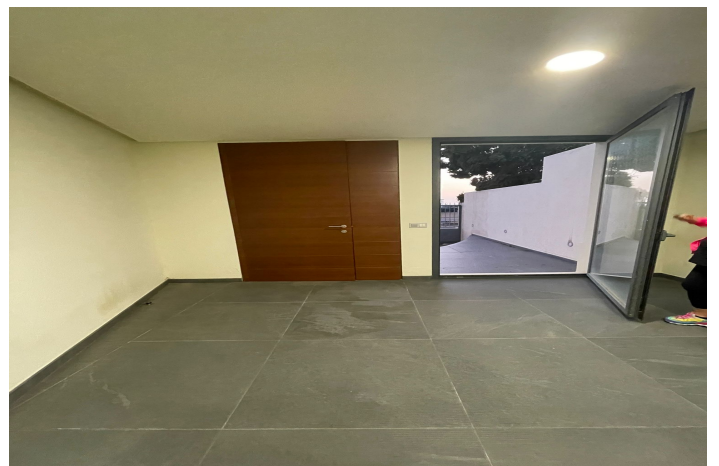

Commercial Premises for sale in Marbella, Marbella

800,000 €

Reference: 613-00166P Build Size: 187m²

Costa del Sol, Marbella

Unique Opportunity at the Entrance of Marbella!

Located on the prestigious Mal Alborán street, this property offers versatility and endless possibilities. Perfect for both residential and commercial use, its strategic location next to the A-7 makes it an ideal point to attract traffic and customers.

Main features:

- Adaptable space: Ideal for offices, clinics or any type of business. You can also convert it into your home or combine both uses, with an area for business and another for living.
- Strategic location: Just minutes from the entrance to Marbella, with excellent visibility and access from the A-7.
- Attractive environment: Perfect for entrepreneurs, professionals or families looking for comfort and functionality in one place.