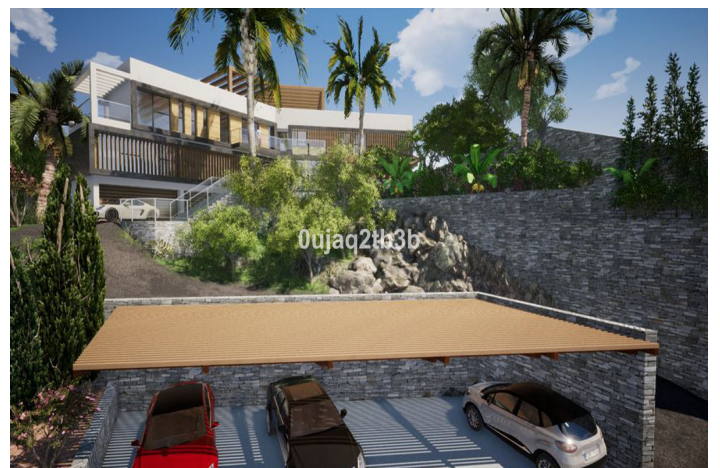

Residential Plot for sale in El Rosario, Marbella

555,000 €

Reference: R3888871 Plot Size: 1,704m²

Costa del Sol, El Rosario

Magnificent plot in a great location and walking distance to Sports center, commercial center, services and amenities. There is a project to build a very large house taking advantage of the slope in the plot. South-West oriented. El Rosario is a consolidated residential area with high demand for plots and properties.

Mountain

Panoramic

Garden

Street

Category

Investment

Resale

Golf