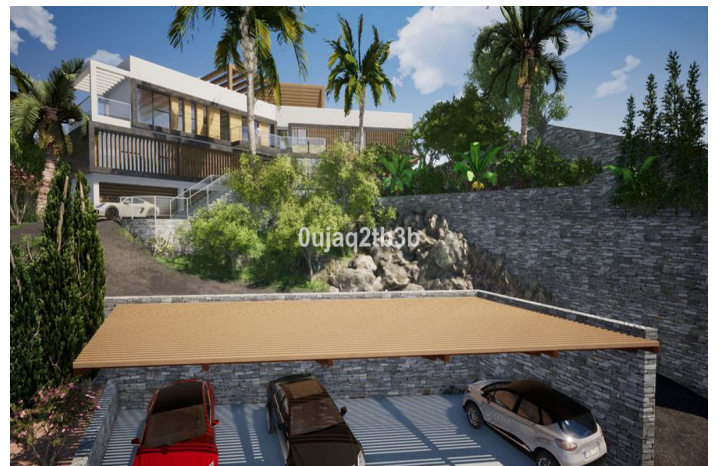

## Residential Plot for sale in El Rosario, Marbella

555,000 €

Reference: R3888871 Plot Size: 1,704m<sup>2</sup>

## Costa del Sol, El Rosario

Magnificent plot in a great location and walking distance to Sports center, commercial center, services and amenities. There is a project to build a very large house taking advantage of the slope in the plot. South-West oriented. El Rosario is a consolidated residential area with high demand for plots and properties.

### Views

Mountain

Panoramic

Garden

Street