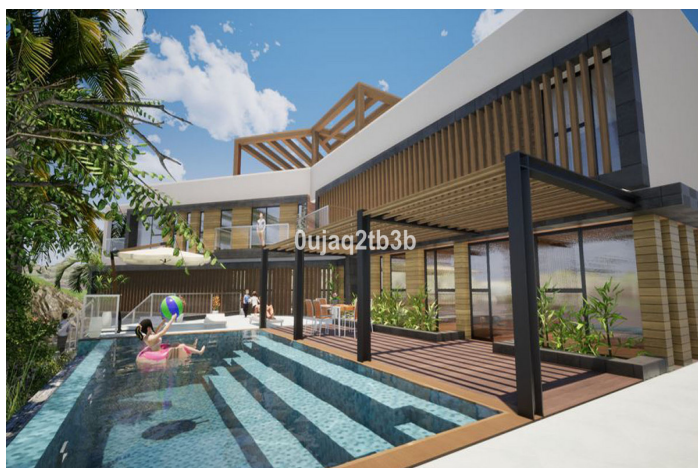

Residential Plot for sale in El Rosario, Marbella

555,000 €

Reference: R3888871 Plot Size: 1,704m²

Costa del Sol, El Rosario

Magnificent plot in a great location and walking distance to Sports center, commercial center, services and amenities. There is a project to build a very large house taking advantage of the slope in the plot. South-West oriented. El Rosario is a consolidated residential area with high demand for plots and properties.

Mountain

Panoramic

Garden

Street

Category

Investment

Resale

Golf