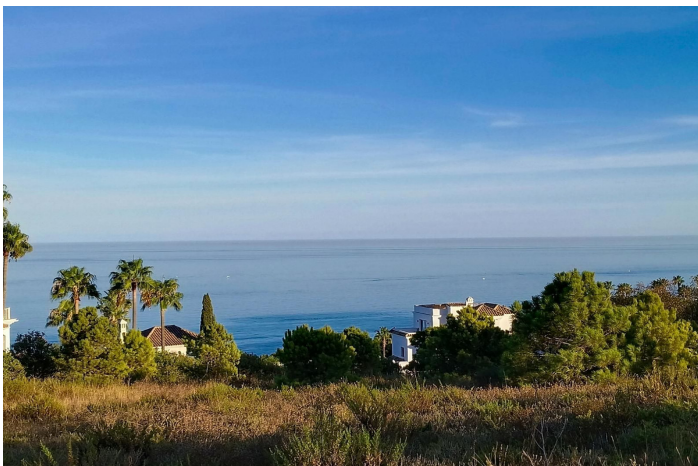

Residential Plot for sale in Manilva, Manilva

780,000 €

Reference: R5346139 Plot Size: 1,868m²

Costa del Sol, Manilva

Residential Plot, Manilva, Costa del Sol.

Garden/Plot 1868 m².

Setting : Urbanisation.

Orientation : South.

Views : Sea, Panoramic, Garden.

Category : Holiday Homes, Investment, Resale, With Planning Permission.

Features:

Orientation

South

Views

Sea

Panoramic