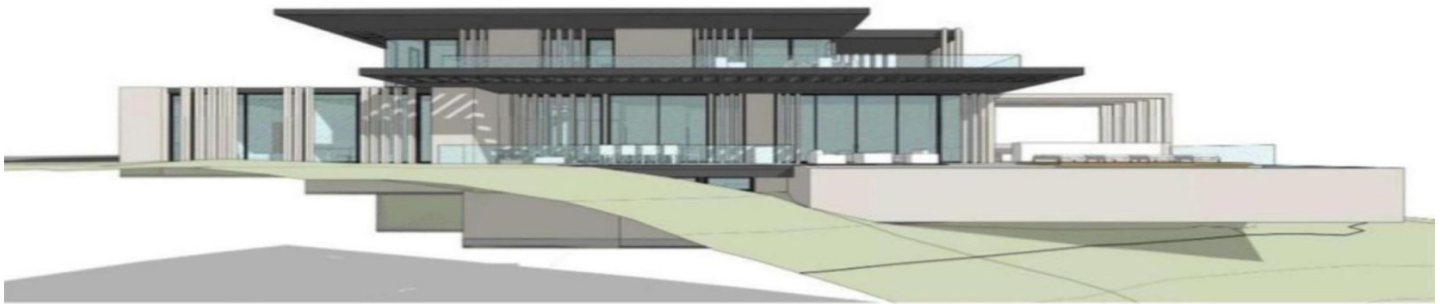

Residential Plot for sale in Elviria, Marbella

510,000 €

Reference: R5076739 Plot Size: 1,516m²

Costa del Sol, Elviria

Residential Plot, Elviria, Costa del Sol.

Garden/Plot 1516 m².

Setting : Close To Golf, Close To Schools, Urbanisation.

Orientation : South.

Pool : Room For Pool.

Views : Sea, Golf.

Garden : Private.

Category : Resale.

Features:

Orientation

South

Views

Sea

Golf

Setting

Close To Golf

Urbanisation

Close To Schools

Pool