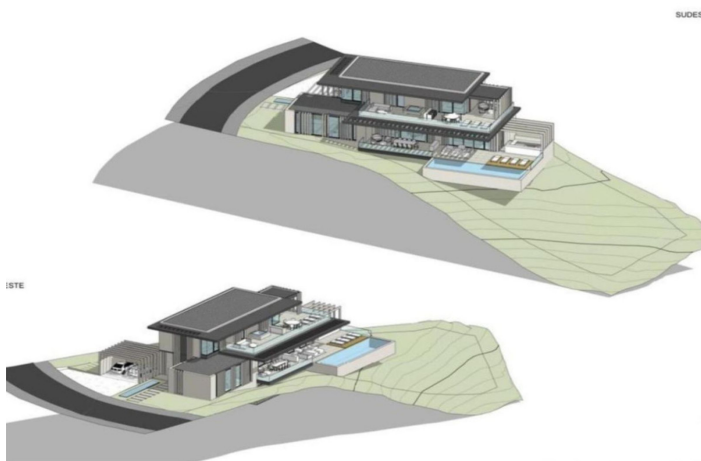

Residential Plot for sale in Elviria, Marbella

510,000 €

Reference: R5076739 Plot Size: 1,516m²

Costa del Sol, Elviria

Residential Plot, Elviria, Costa del Sol.

Garden/Plot 1516 m².

Setting : Close To Golf, Close To Schools, Urbanisation.

Orientation : South.

Pool : Room For Pool.

Views : Sea, Golf.

Garden : Private.

Category : Resale.

Features:

Orientation

South

Views

Sea

Golf

Setting

Close To Golf

Urbanisation

Close To Schools

Pool