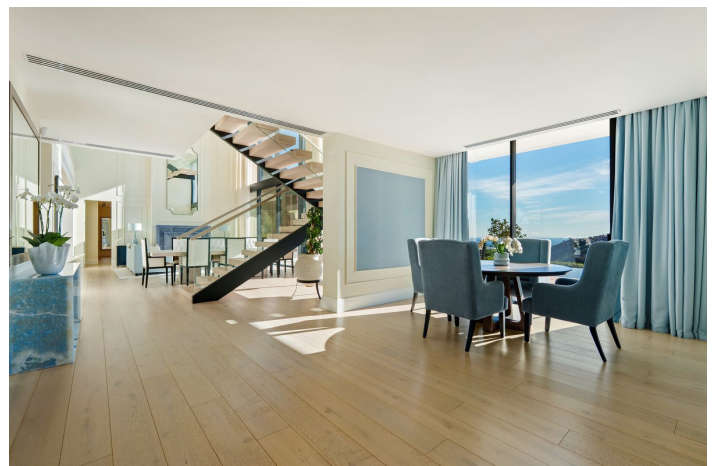

Detached Villa for sale in Benahavís, Benahavís

8,995,000 €

Reference: R5329690 Bedrooms: 5 Bathrooms: 6 Plot Size: 5,000m² Build Size: 715m²

Costa del Sol, Benahavís

A five-bedroom villa in the urbanisation, Benahavís, offering five bathrooms plus a guest cloakroom, with a first floor dedicated to the master suite with dressing room and library alongside a guest ensuite, a ground floor arranged around formal and informal living areas, dining room, kitchen, wine cellar and guest suite opening onto terrace and a heated sea salt infinity pool, and a lower level with garage and home office. The property sits on an expansive plot with panoramic views and includes a fully equipped outdoor gym complete with professional apparatus and boxing ring. The architecture is partially integrated into the mountain itself, creating a naturally climate-controlled environment that works in tandem with underfloor heating throughout the house and a comprehensive smart home system managing comfort and security.

Set within a gated community with armed security, a rare authorisation in Spain, and a response time of under five minutes, the house is designed for someone who values discretion and ease. The location on the hillside provides altitude, air and quiet without sacrificing access to the coast. Marbella and Puerto Banús are easily reached, but from inside the property, both feel appropriately far away.

Features:

Features

Covered Terrace
 Private Terrace
 Marble Flooring
 Fitted Wardrobes
 WiFi
 Gym
 Fiber Optic

Views

Sea
 Mountain
 Panoramic
 Country
 Garden
 Pool

Pool

Heated
 Private

Garden