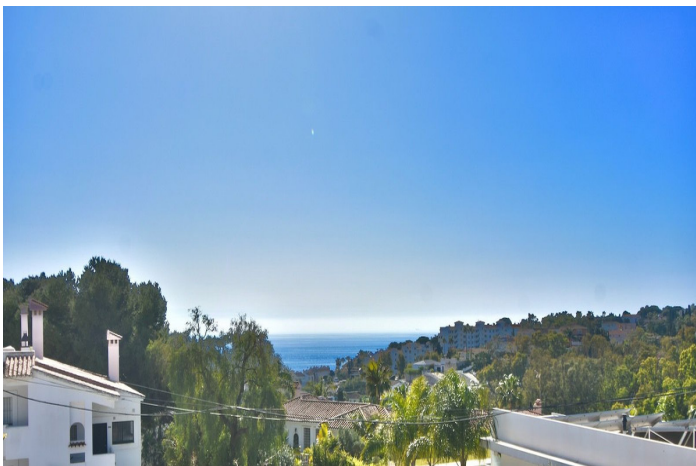

Detached Villa for sale in La Cala, Mijas

1,230,000 €

Reference: R5315101 Bedrooms: 5 Bathrooms: 3 Plot Size: 703m² Build Size: 337m²