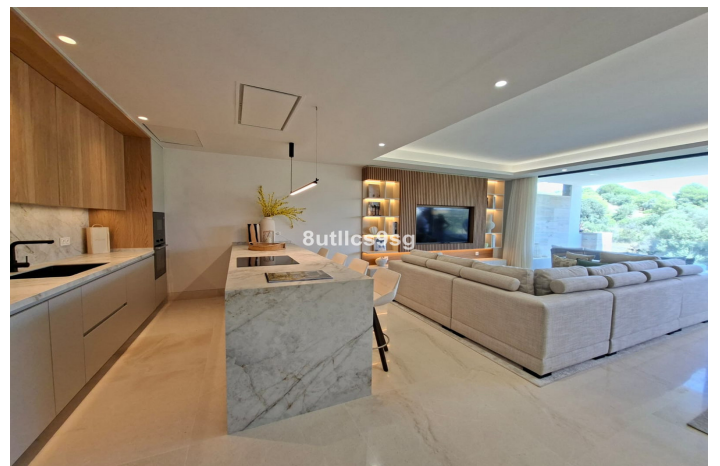

Middle Floor Apartment for sale in Aloha, Marbella

1,192,500 €

Reference: R5081185 Bedrooms: 2 Bathrooms: 2 Build Size: 152m² Terrace: 31m²

Costa del Sol, Aloha

This apartment is located in Aloha, within the sought-after area of Nueva Andalucia, Marbella, Malaga. The property stands out for its generous dimensions and convenient layout, offering two bedrooms and two en-suite bathrooms. Its position provides residents with easy access to local amenities and some of the most prestigious areas in Marbella.

The apartment layout ensures comfortable living, with both bedrooms benefitting from private en-suite bathrooms, providing privacy and convenience. The terrace is ideal for outdoor relaxation or entertaining, while the spacious interior is designed for practical day-to-day living.