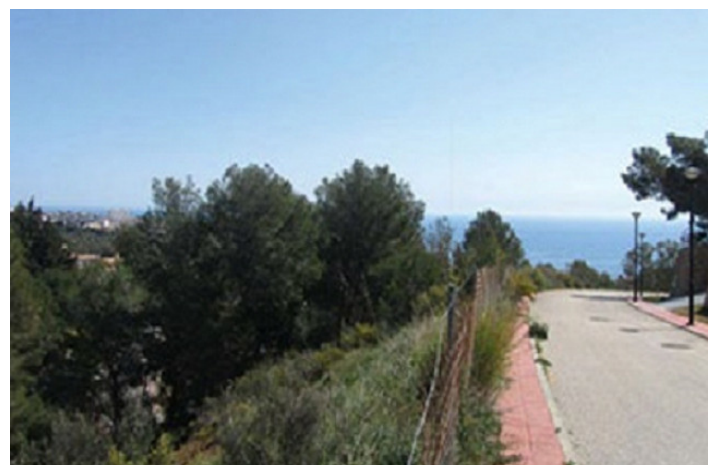

Residential Plot for sale in Benalmadena Pueblo, Benalmádena

549,000 €

Reference: R4968925 Plot Size: 2,001m²

Costa del Sol, Benalmadena Pueblo

This 2,000m² plot is situated in the stunning area of Benalmádena Pueblo, offering good sea views. Conveniently located less than 1km from the beaches of the area, 15 minutes from Málaga Airport and 25 minutes from Marbella, it provides easy access to the motorway and nearby amenities. Set within a gated complex, this plot is ideal for building a contemporary luxury villa.

Features:

Orientation

South East

Views

Sea

Setting

Close To Golf

Urbanisation