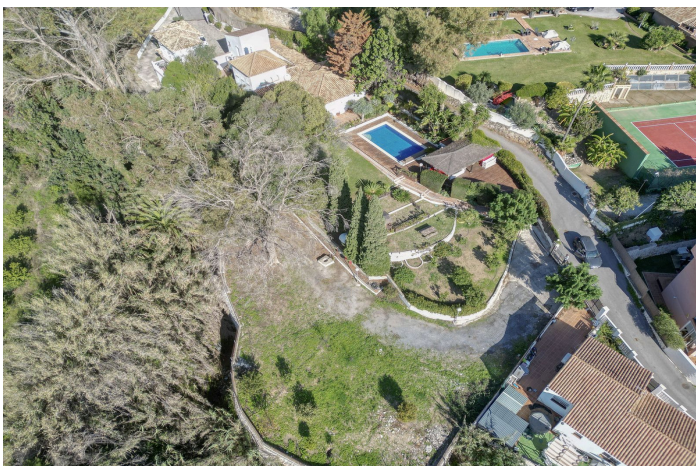

## Costa del Sol, Benalmádena

Villa located in Benalmadena with 2 separate accommodations, previously run as a successful B&B and only 3,5km from the beach.

The main house is distributed as follows:

Entrance hall, fully equipped kitchen with a separate dining room and access to the terrace & gardens, 2 double bedroom, spectacular master bedroom with on suite bathroom and private sitting area, double bedroom with on suite bathroom.

### Views

Sea  
 Mountain  
 Panoramic  
 Country  
 Garden